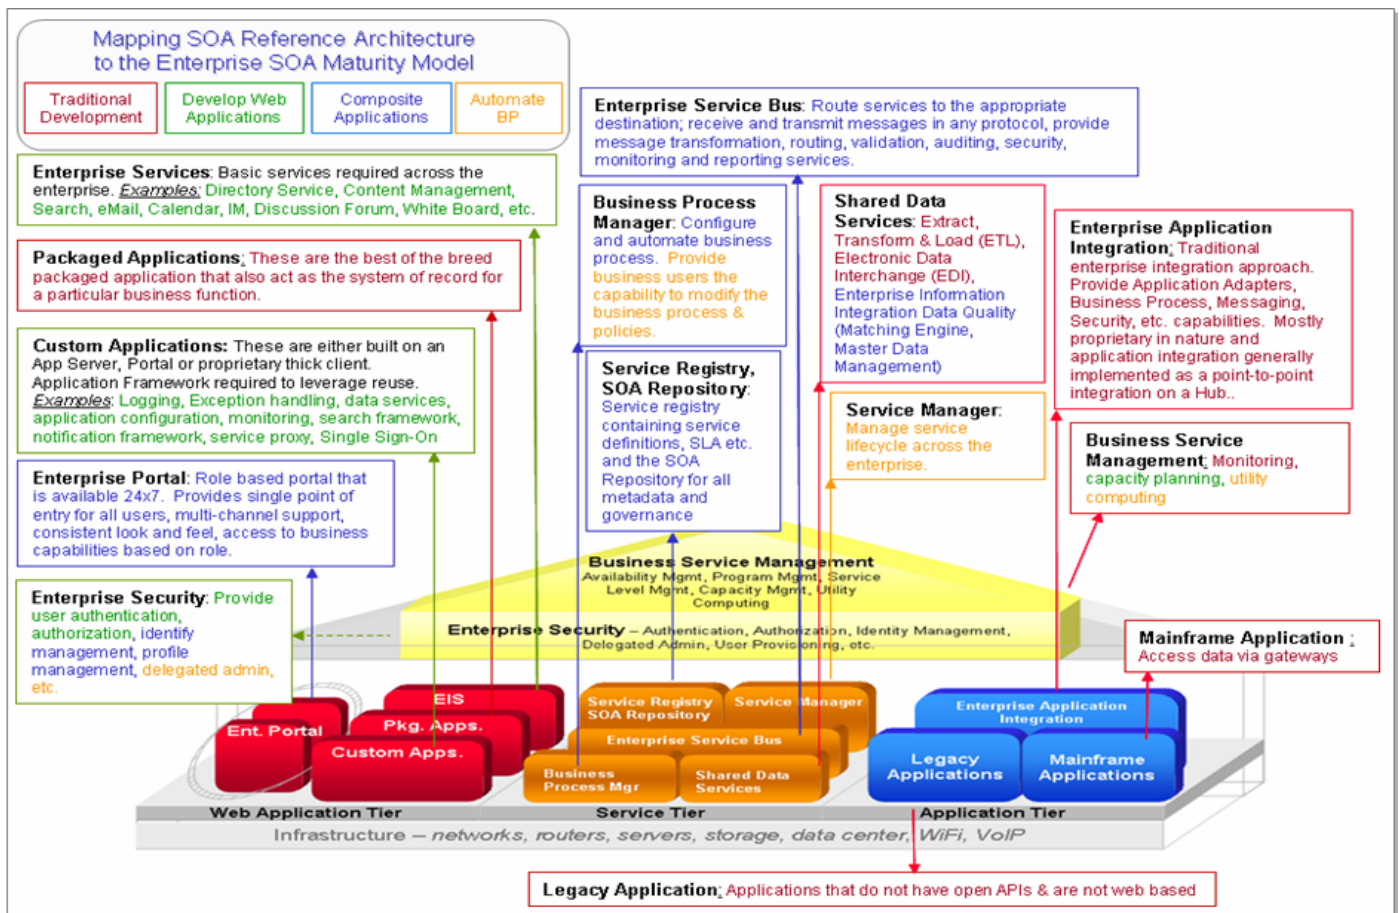

SOA REFERENCE ARCHITECTURE: MAPPED TO MATURITY MODEL

SOA Blueprint

A structured blog by Yogish Pai

Mapping SOA Reference Architecture to Enterprise SOA Maturity Model

The following diagram represents common adoption SOA pattern. Each IT organization should introduce technology components in the manner that fits its particular needs.

Mapping SOA Reference Architecture to Enterprise SOA Maturity Model

Copyright

Copyright © 2007.

The author grants a non-exclusive licence to everyone to publish this document in full or part by acknowledging the source. Any other usage is prohibited without the express permission of the authors.